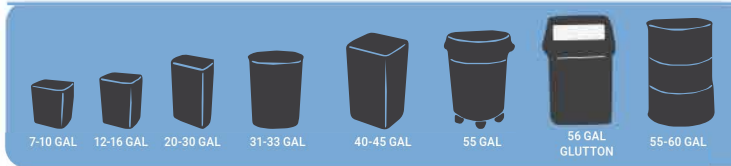

HEAVYWEIGHT DRUM LINERS

Made from a blend of Low and Linear Low-Density Polyethylene. Our liners come stocked in 32 sizes ranging from 7–60 gallon capacity. All liners are engineered to provide over three times the impact and twice the tensile strength of traditional low-density polyethylene bags. Designed for heavy loads and puncture resistance, these heavyweight bags can be used to dispose of construction debris, broken glass, lawn trimmings and other refuse with sharp corners and edges.

PRODUCT FEATURES

- ▶ 1.5–6 mil polyethylene
- ▶ Three times the impact and twice the tensile strength of traditional low-density polyethylene bags
- ▶ Black and clear bags available in each size

HEAVYWEIGHT LINEAR LOW-DENSITY LINERS

LLD STOCK LINERS – GUSSETED

ITEM	W x D x L	MIL	COLOR	CNT	WT
7-10 GALLON					
3269*	15 X 9 X 24	2	BLK	500	35
12-16 GALLON					
3270*	16 X 9 X 30	4	BLK	150	27
20-30 GALLON					
3278*	16 X 14 X 36	2	BLK	250	33
3279*	16 X 14 X 36	3	BLK	200	39
31-33 GALLON					
3283*	23 X 10 X 40	3	BLK	100	24
3284*	23 X 10 X 40	4	BLK	100	32
56 GALLON – GLUTTON					
3291*	25 X 17 X 48	3	BLK	100	36
3285*	25 X 17 X 48	4	BLK	50	24
55-60 GALLON					
3298*	22 X 16 X 60	3	BLK	100	41
3292*	25 X 17 X 54	3	BLK	100	41
3290*	25 X 17 X 54	4	BLK	50	28
3299*	22 X 16 X 60	4	BLK	50	28

BUILD ANY SIZE:
Mil: 1.5–6 Width: 24”–57” Length: 24”–60”
 MORE OPTIONS: **Materials, Film Color, Printing, Venting, Packaging Details**

* Manufactured with renewable energy like wind and solar.

DRUM LINERS