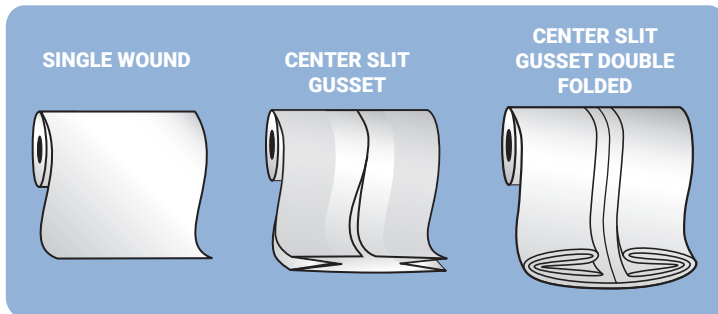

CONSTRUCTION FILM

THE BASICS

Berry's Film-Gard Construction Film is designed to provide protection from weather, dust, debris, and prying eyes. These are ideal as a vapor barrier or drop cloth. This construction film is also made with a portion of recycled content, making it a more sustainable alternative to traditional films.

TECHNICAL DETAILS

Made from a performance blend of Low and Linear Low-Density Polyethylene with a calcium carbonate and recycled content. This film is available in either translucent clear or black, and single wound, center-slit gusset, or center-slit gusset, double-folded construction on rolls with 1.5" or 3" cores.

FILM-GARD® CONSTRUCTION FILM

Made from a performance blend of Low and Linear Low-Density Polyethylene with calcium carbonate and up to 70% or more recycled content. These feature a slit-gusset construction. Available on rolls with 1.5" cores, individually boxed.